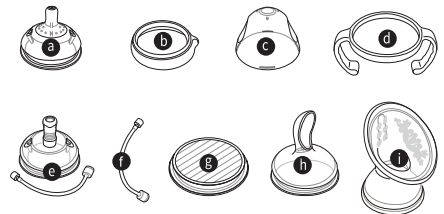

Silicone Baby Bottle Diagram

Note: Handle is only compatible with the 8 oz./250ml bottle.

Optional Interchangeable Attachments

Haakaa Silicone Baby Bottles are compatible with all Gen. 3 Silicone Bottle Series attachments.

- a Silicone Bottle Anti-Colic Nipple
- b Silicone Bottle Attachment Ring
- c Silicone Bottle Replacement Cap
- d Silicone Bottle Handle
- e Silicone Bottle Sippy Spout
- f Silicone Bottle Automatic Straw – S/L
- g Silicone Bottle Sealing Disk
- h Silicone Feeding Spoon Head
- i Silicone Breast Pump Flange

Please note: Optional interchangeable attachments each sold separately.

♥ Volume measurements are an approximation and should be used for general reference only.

Instructions

1 Push your chosen attachment through the attachment ring and into place. Ensure the bottom rim of the attachment is laying flat inside the ring.