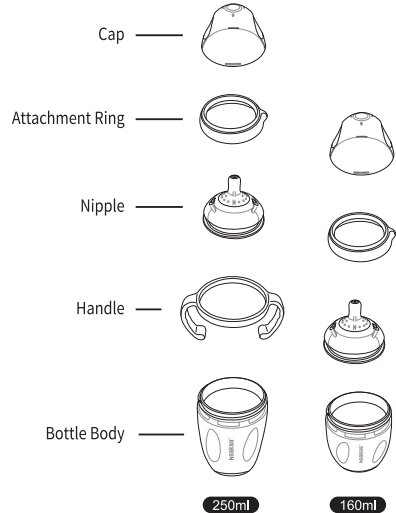

haakaa®

GEN. 3 ATTACHMENT RING

PRODUCT MANUAL

English

Product Name: Gen. 3 Attachment Ring

Material: PP

Colours: Peach / Grey

Product Description:

The Haakaa Silicone Baby Bottle Attachment Ring is compatible with all Gen. 3 bottles and attachments. Pass an attachment through the ring and screw onto your bottle to transform it! We have our famous breast pump that lets you express directly into the bottle, a baby bottle to feed your little one expressed milk, a sippy bottle to help your independent toddler transition easily from a bottle to a cup and an airtight container to preserve any leftover food or milk after feeding!

Features:

- Made of safe, non-toxic PP.
- Compatible with all Gen. 3 bottles and attachments.
- Multifunctional design, transform your bottle with just a twist.
- Safe in microwaves, dishwashers, boiling water and steam sterilisers.
- BPA, PVC and phthalate-free.

Cleaning and Care:

Wash before and after each use. Although dishwasher safe, we recommend hand washing in warm soapy water and rinsing and drying thoroughly. Do not use any bleach-based cleaners or tablets to sterilise or clean your Haakaa products. This product can be sterilised with any steam sterilising system or by boiling in water for 2-3 minutes.

Silicone Baby Bottle Diagram

Note: Handle is only compatible with the 8 oz./250ml bottle.