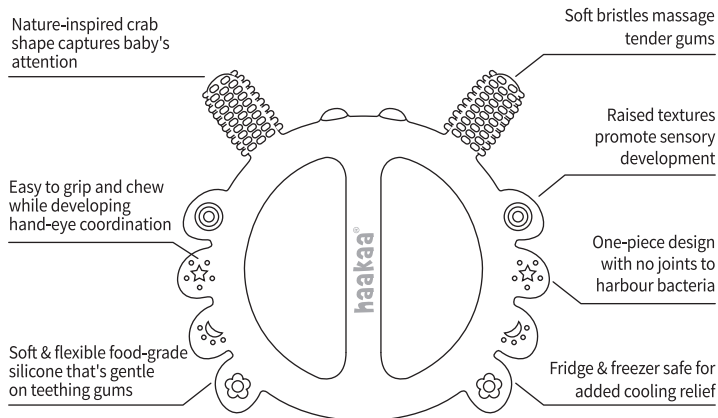

Features:

- Adorable nature-inspired crab shape captures your baby's attention.
- 360° bristles & raised textures promote sensory development and massage tender gums.
- Easy-grip design encourages hand-eye coordination and fine motor skills.
- Soft, flexible and durable 100% food-grade silicone.
- Fridge & freezer safe for added cooling relief.
- Easy-care one-piece design with no joints to harbour bacteria.
- Dishwasher and microwave safe.
- BPA, PVC and phthalate-free.

Cleaning and Care:

Wash before and after each use. Although dishwasher safe, we recommend hand washing this product in warm, soapy water and rinsing and drying thoroughly. Only soft bristle brushes or soft sponges should be used to clean this product as hard scourers may scratch the surface. To sterilise, use a steam steriliser or boil in water for 2-3 minutes. Do not use bleach-based agents to clean this product. Store product in a cool, dry place and avoid direct sunlight.

Caution:

- ⦿ Adult supervision is required at all times.
- ⦿ Check product condition regularly. Replace if this product shows any signs of damage.
- ⦿ For your child's safety, never attach product to cords, ribbons, laces or loose parts of clothing, as it can become wrapped around their neck.
- ⦿ Do not store near any sharp objects.
- ⦿ Do not use this product for anything other than its intended use.
- ⦿ Keep out of reach of children and pets when not in use. **NOT** suitable for use on pets.