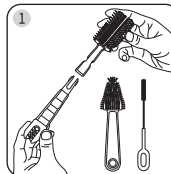

Features:

- All-in-one brush set designed for cleaning and drying, from baby and maternity gear to everyday household items!
- Book-style opening allows smooth, hassle-free access for easy organisation.
- Lightweight and portable design, suitable for both travel and home use.
- Bottle brush with removable bristles bends up to 90° and compresses to fit smaller openings for thorough cleaning.
- The handle features a hard-angled edge for easy removal of stubborn residue.
- Flexible 360° brush effectively scrubs hard-to-reach corners, providing an all around clean without scratching surfaces.
- Nylon straw brush is ideal for reaching inner surfaces and gaps.
- U-shaped brush fits over narrow cup or bottle rims to clean stubborn nasties.
- Two adjustable racks for quick air-drying.
- Refillable spray bottle easily dispenses your choice of cleaning liquids*.
- Compact case with a carry strap and foldable slots for on-the-go.
- Detachable slot rack bottom for easy cleaning and mould prevention.
- BPA, PVC and phthalate-free.

* Cleaning liquids not included.

Instructions:

Choose desired brush head. Alternatively, attach the U-shaped brush to the bottle brush to create a longer handle.