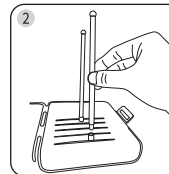

### Features:

- All-in-one brush set designed for cleaning and drying, from baby and maternity gear to everyday household items!
- Book-style opening allows smooth, hassle-free access for easy organisation.
- Lightweight and portable design, suitable for both travel and home use.
- Bottle brush with removable bristles bends up to 90° and compresses to fit smaller openings for thorough cleaning.
- The handle features a hard-angled edge for easy removal of stubborn residue.
- Flexible 360° brush effectively scrubs hard-to-reach corners, providing an all around clean without scratching surfaces.
- Nylon straw brush is ideal for reaching inner surfaces and gaps.
- U-shaped brush fits over narrow cup or bottle rims to clean stubborn nasties.
- Two adjustable racks for quick air-drying.
- Refillable spray bottle easily dispenses your choice of cleaning liquids\*.
- Compact case with a carry strap and foldable slots for on-the-go.
- Detachable slot rack bottom for easy cleaning and mould prevention.
- BPA, PVC and phthalate-free.

### Instructions:

Choose desired brush head. Alternatively, attach the U-shaped brush to the bottle brush to create a longer handle.

To use the tall drying racks, insert the poles firmly into the two holes on the storage case then hang items to be dried.